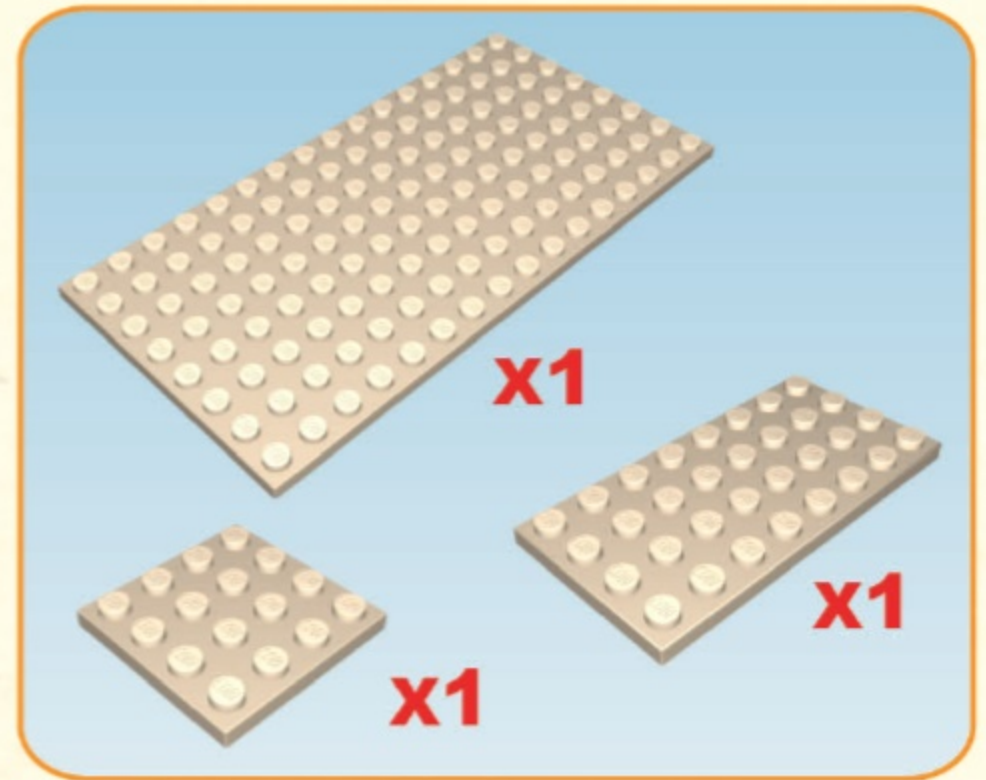

WILD STORY

22150

 **X2**

 **X1**

 **X1**

 **X1**

 **X2**

-  **X2**
-  **X2**
-  **X2**
-  **X2**
-  **X1**

-  **X1**
-  **X2**
-  **X1**
-  **X1**
-  **X7**

X1

X1

X4

X2

X1

X2

X2

X5

A light blue rounded rectangle containing a parts list. At the top is a grey square plate with the quantity **X2** in red. Below it is a brown bush with the quantity **X1** in red. At the bottom is another brown bush with the quantity **X1** in red.