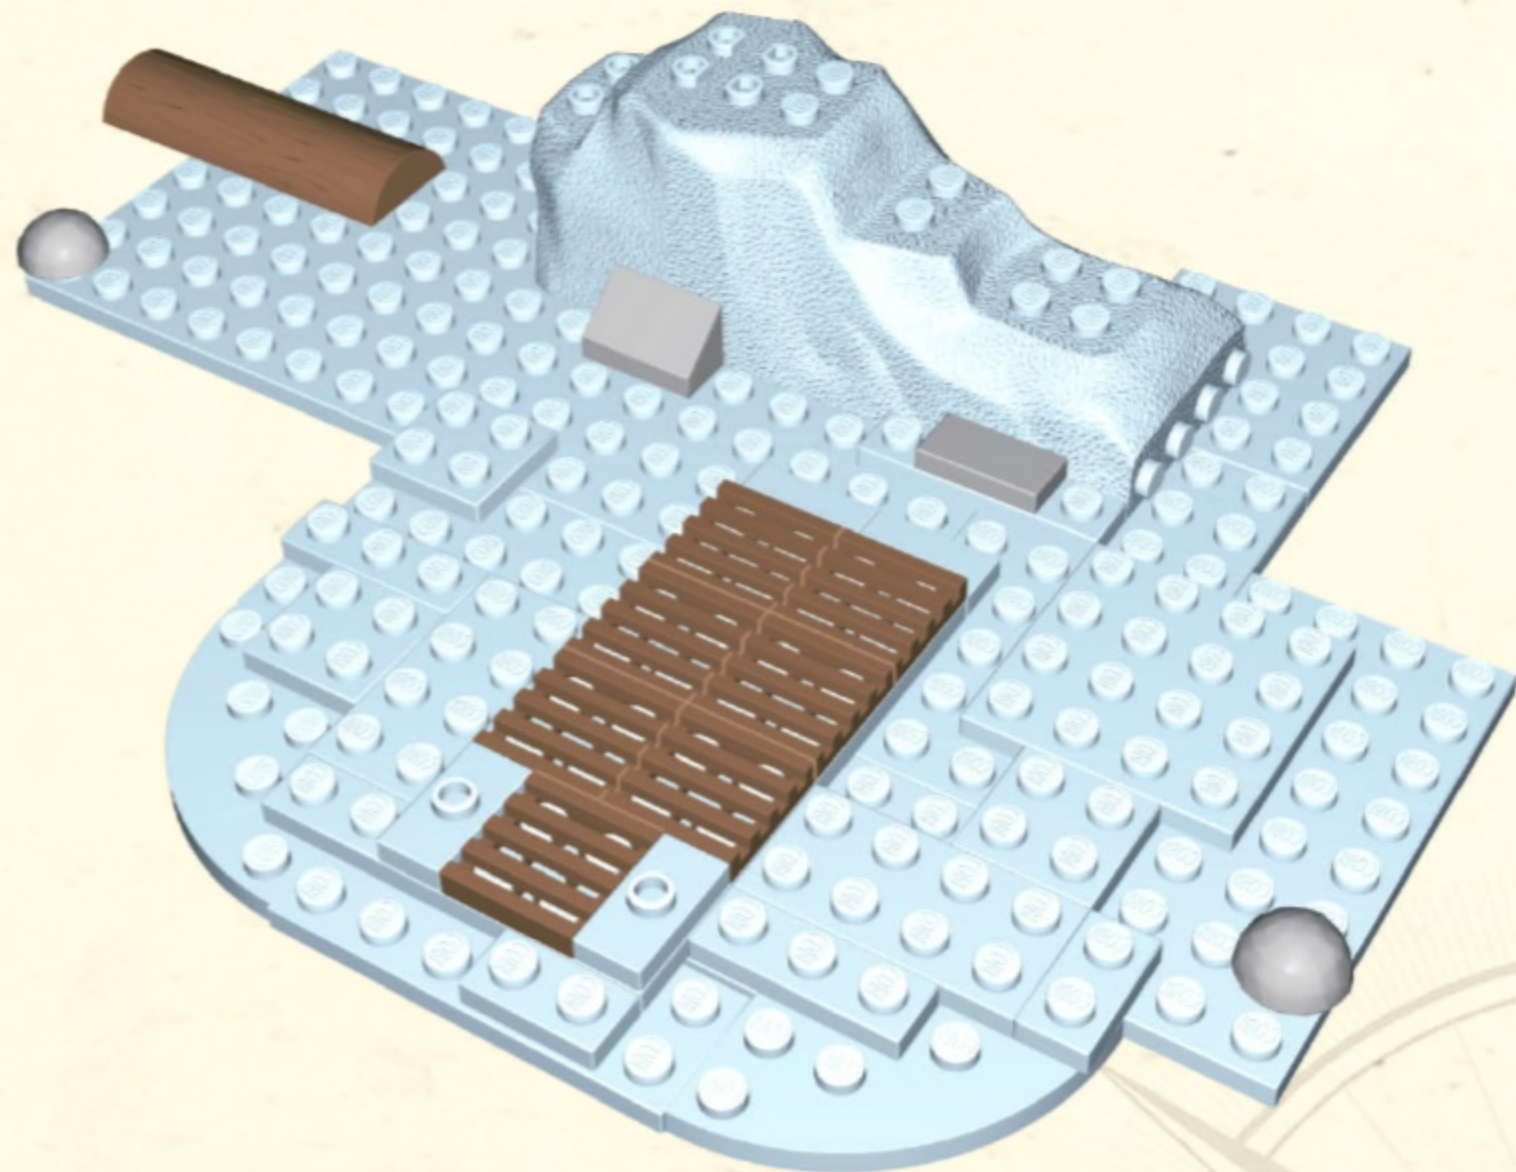

WILD STORY

22150

 **X2**

 **X1**

 **X1**

 **X1**

 **X2**

-  **X2**
-  **X2**
-  **X2**
-  **X2**
-  **X1**

-  **X1**
-  **X2**
-  **X1**
-  **X1**
-  **X7**

X1

X1

X4

X2

X1

X2

X2

X5

A light blue rounded rectangle containing a parts list. At the top is a grey square plate with the quantity **X2** in red. Below it is a brown bush with the quantity **X1** in red. At the bottom is another brown bush with the quantity **X1** in red.

 **24**

 **25**

 **26**

X1

X2

X4

X2

X2