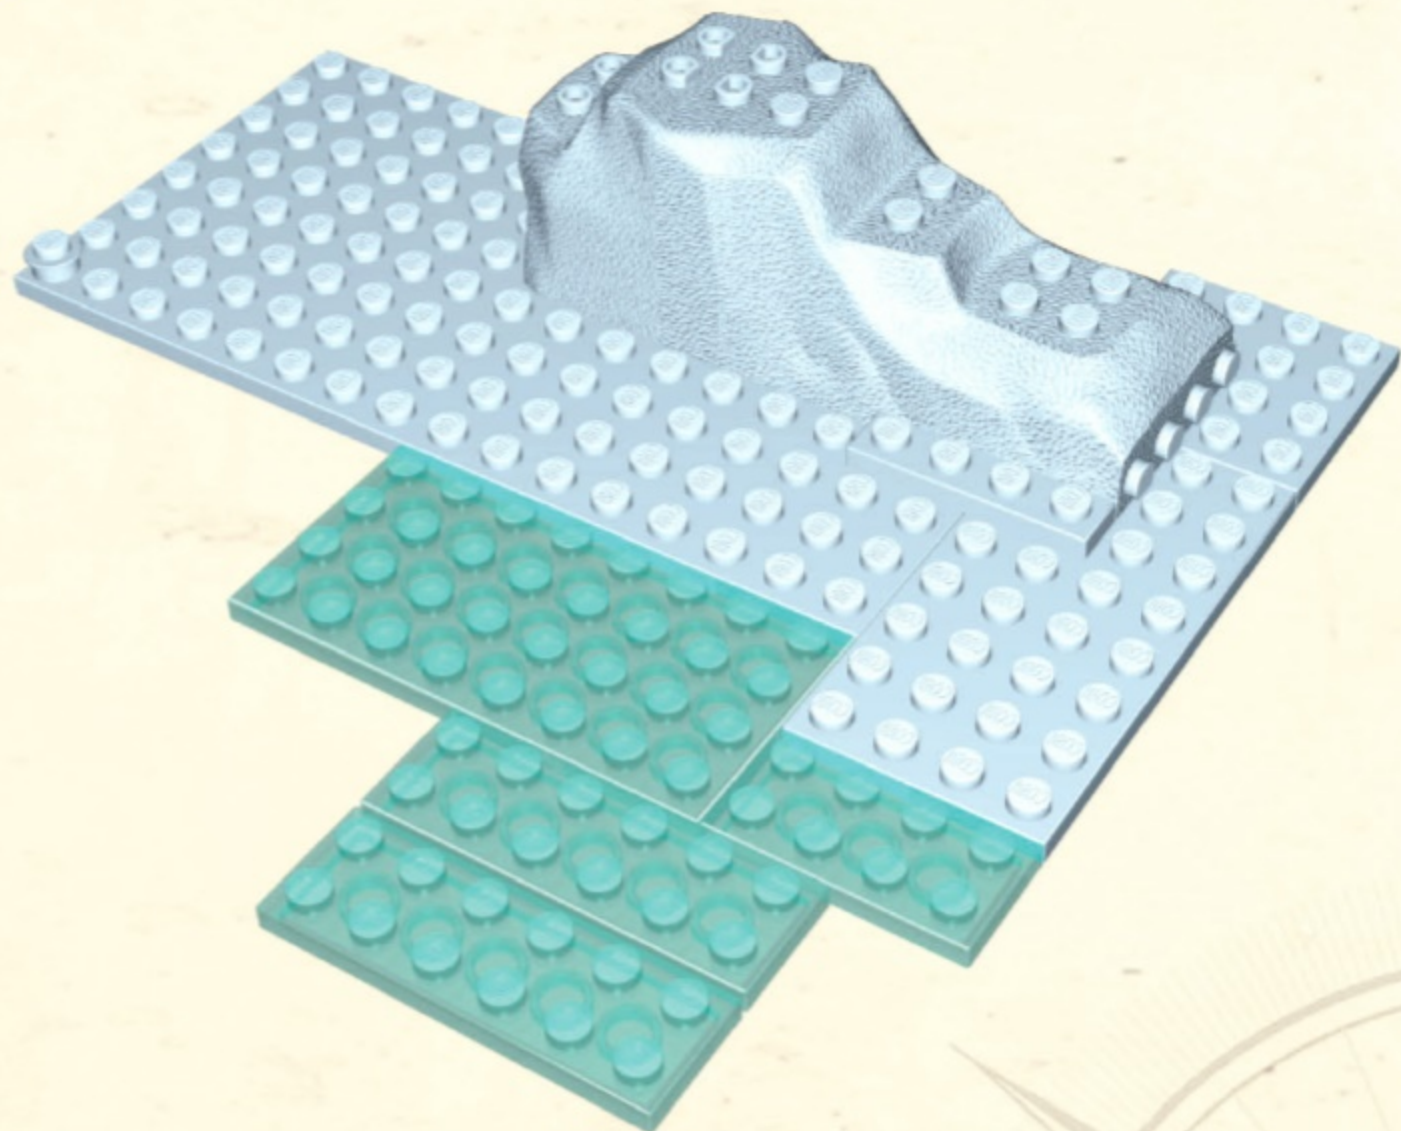

WILD STORY

22150

 **X2**

 **X1**

 **X1**

 **X1**

 **X2**

-  **X2**
-  **X2**
-  **X2**
-  **X2**
-  **X1**

-  **X1**
-  **X2**
-  **X1**
-  **X1**
-  **X7**

X1

X1

X4

X2

X1

X2

X2

X5

A light blue rounded rectangle containing a parts list. At the top is a grey square plate with the quantity **X2** in red. Below it is a brown bush with the quantity **X1** in red. At the bottom is another brown bush with the quantity **X1** in red.