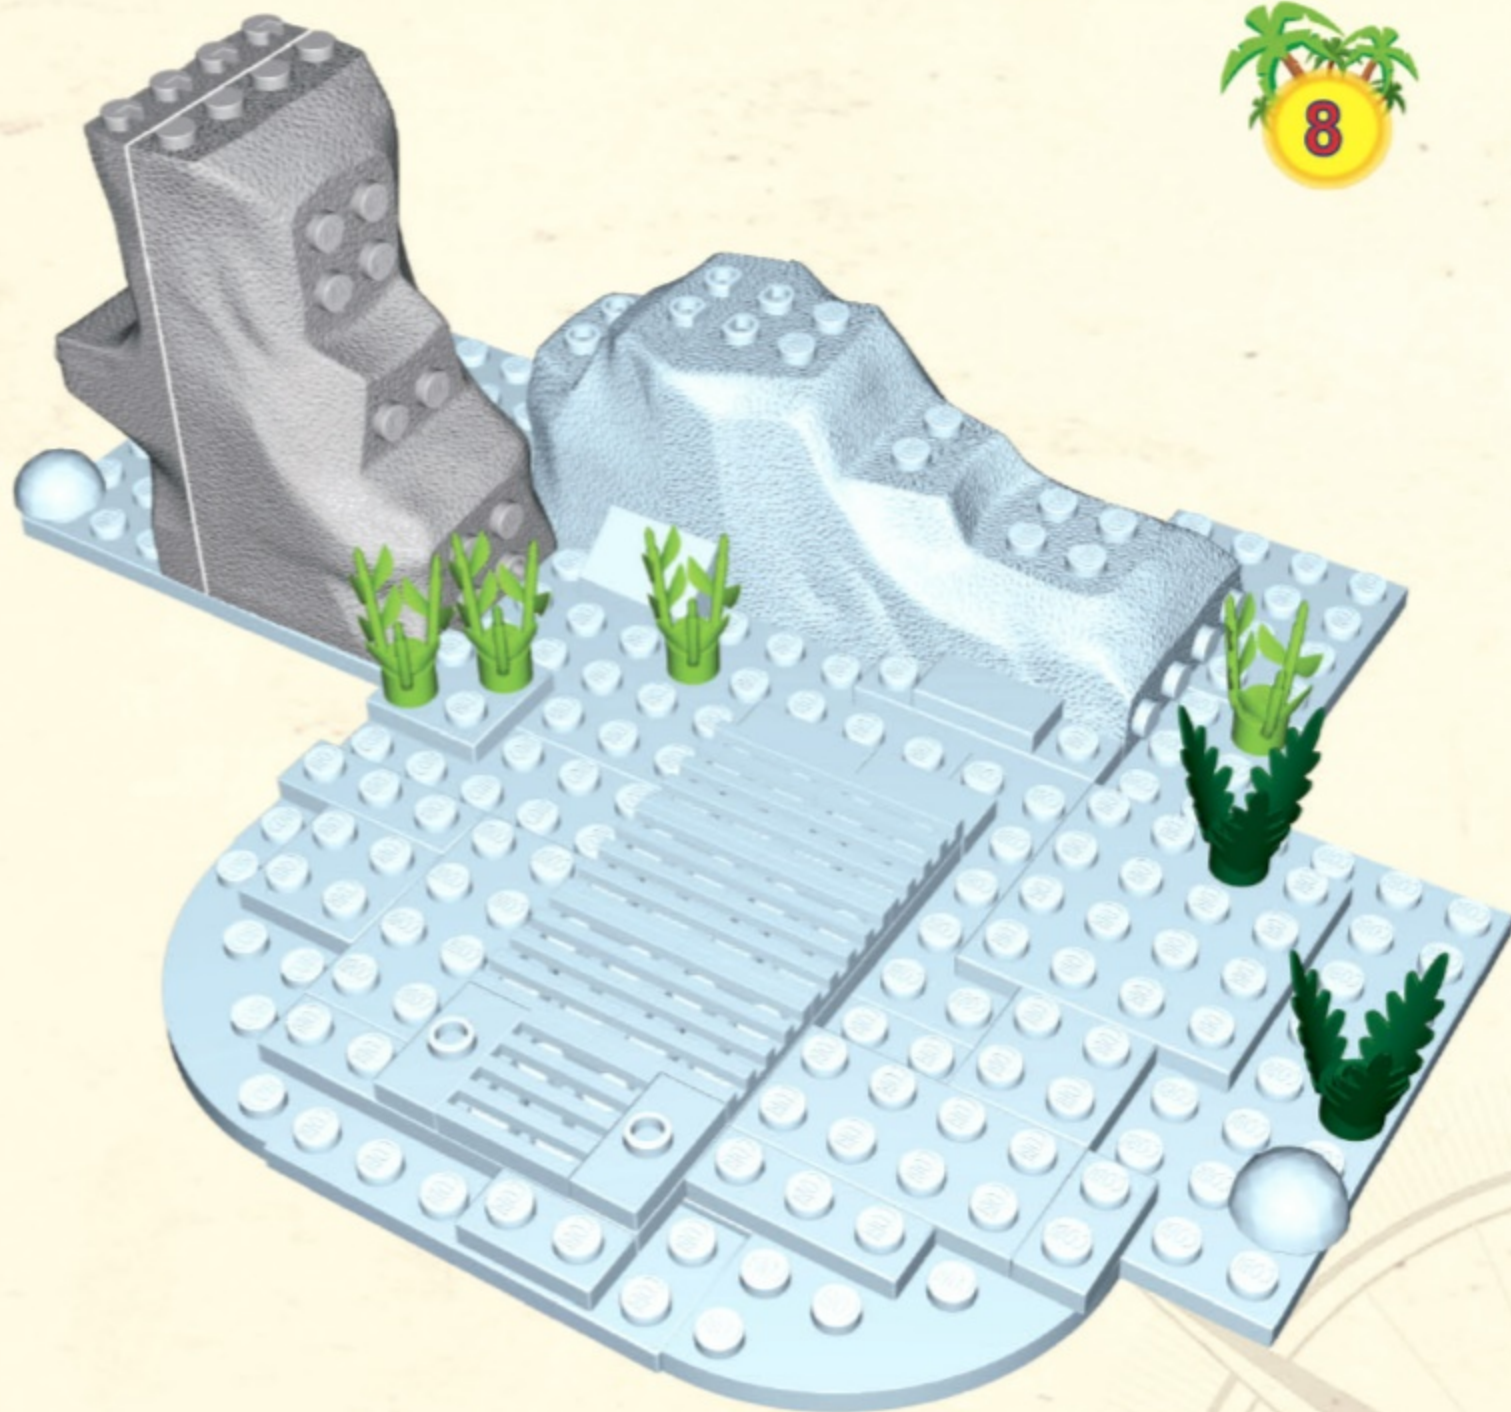

WILD STORY

22150

 **X2**

 **X1**

 **X1**

 **X1**

 **X2**

-  **X2**
-  **X2**
-  **X2**
-  **X2**
-  **X1**

-  **X1**
-  **X2**
-  **X1**
-  **X1**
-  **X7**

X1

X1

X4

X2

X1

X2

X2

X5

A light blue rounded rectangle containing a parts list. At the top is a grey square plate with the quantity **X2** in red. Below it is a brown bush with the quantity **X1** in red. At the bottom is another brown bush with the quantity **X1** in red.

 **24**

 **25**

 **26**

X1

X2

X4

X2

X2