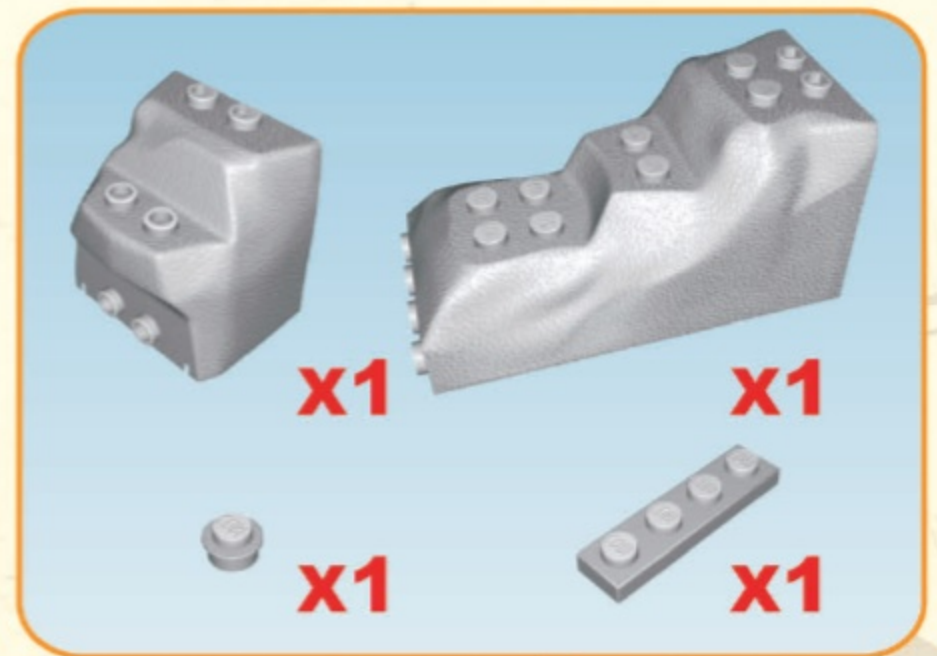

WILD STORY

22150

 **X2**

 **X1**

 **X1**

 **X1**

 **X2**

-  **X2**
-  **X2**
-  **X2**
-  **X2**
-  **X1**

-  **X1**
-  **X2**
-  **X1**
-  **X1**
-  **X7**

X1

X1

X4

X2

X1

X2

X2

X5

A light blue rounded rectangle containing a parts list. At the top is a grey square plate with the quantity **X2** in red. Below it is a brown bush with the quantity **X1** in red. At the bottom is another brown bush with the quantity **X1** in red.