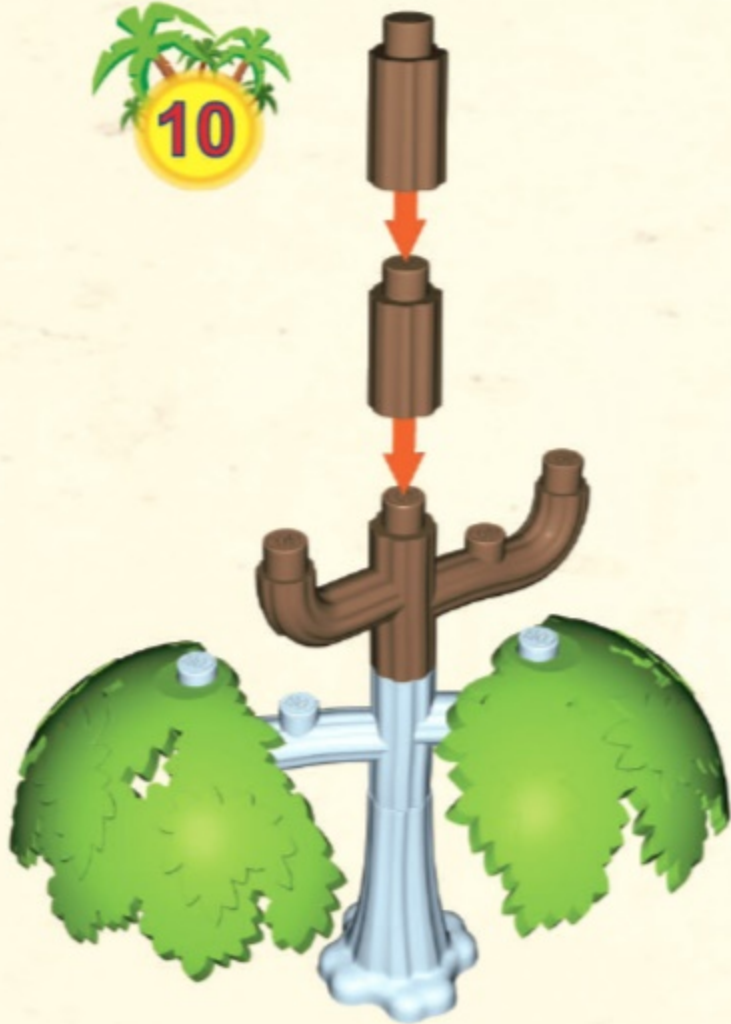

WILD STORY

22150

 **X2**

 **X1**

 **X1**

 **X1**

 **X2**

-  **X2**
-  **X2**
-  **X2**
-  **X2**
-  **X1**

-  **X1**
-  **X2**
-  **X1**
-  **X1**
-  **X7**

X1

X1

X4

X2

X1

X2

X2

X5

A light blue rounded rectangle containing a parts list. At the top is a grey square plate with the quantity **X2** in red. Below it is a brown bush with the quantity **X1** in red. At the bottom is another brown bush with the quantity **X1** in red.