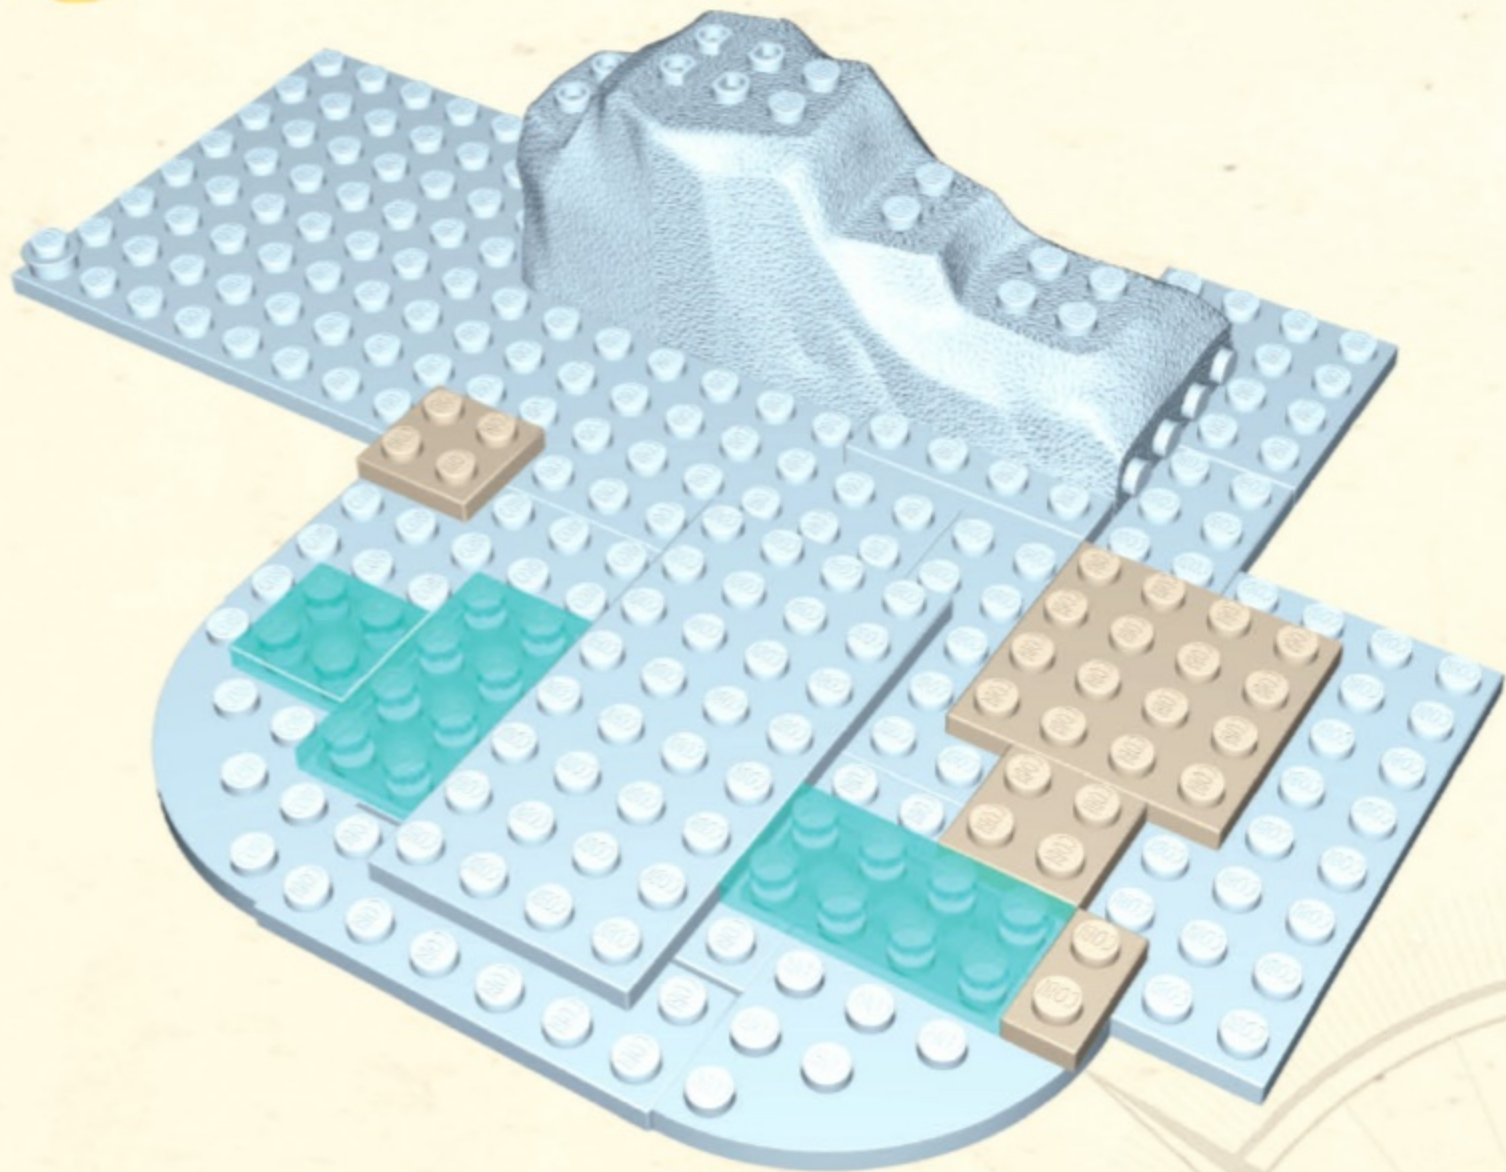

WILD STORY

22150

 **X2**

 **X1**

 **X1**

 **X1**

 **X2**

-  **X2**
-  **X2**
-  **X2**
-  **X2**
-  **X1**

-  **X1**
-  **X2**
-  **X1**
-  **X1**
-  **X7**

X1

X1

X4

X2

X1

X2

X2

X5

A light blue rounded rectangle containing a parts list. At the top is a grey square plate with the quantity **X2** in red. Below it is a brown bush with the quantity **X1** in red. At the bottom is another brown bush with the quantity **X1** in red.

 **24**

 **25**

 **26**

X1

X2

X4

X2

X2