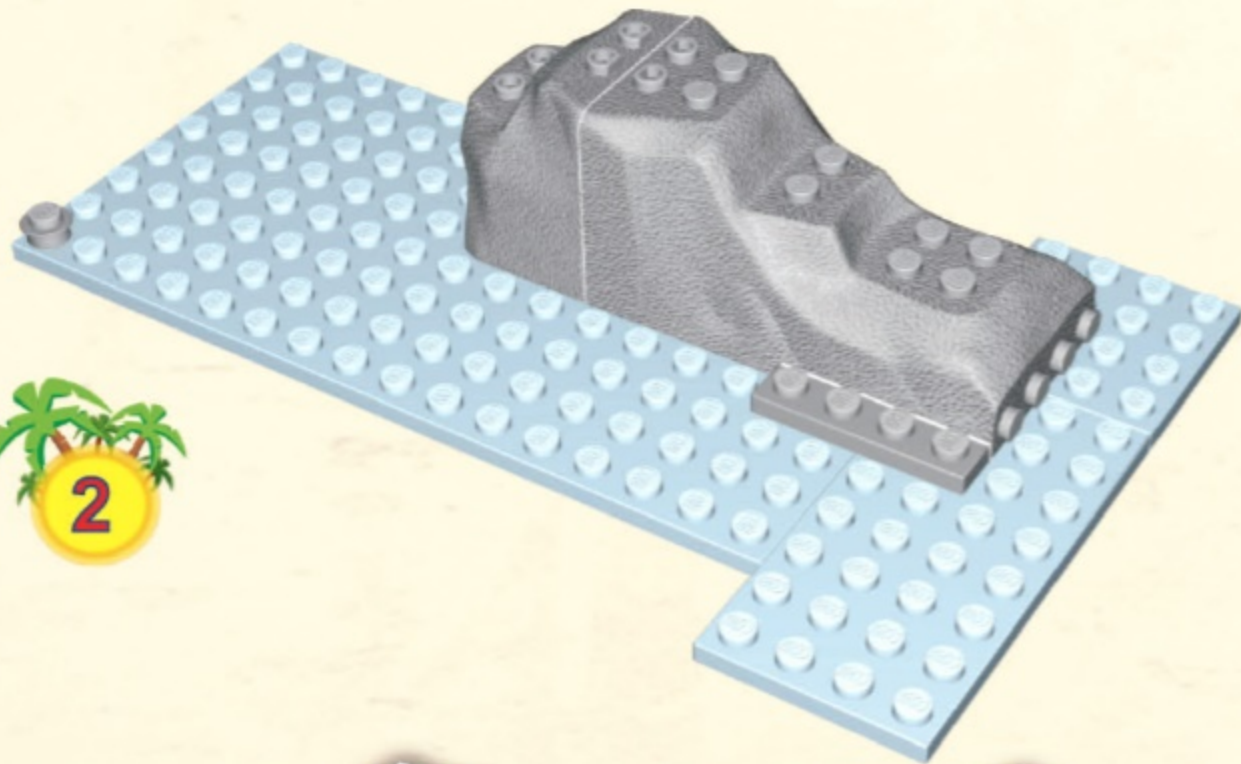

WILD STORY

22150

 **X2**

 **X1**

 **X1**

 **X1**

 **X2**

-  **X2**
-  **X2**
-  **X2**
-  **X2**
-  **X1**

-  **X1**
-  **X2**
-  **X1**
-  **X1**
-  **X7**

X1

X1

X4

X2

X1

X2

X2

X5

A light blue rounded rectangle containing a parts list. At the top is a grey square plate with the quantity **X2** in red. Below it is a brown bush with the quantity **X1** in red. At the bottom is another brown bush with the quantity **X1** in red.