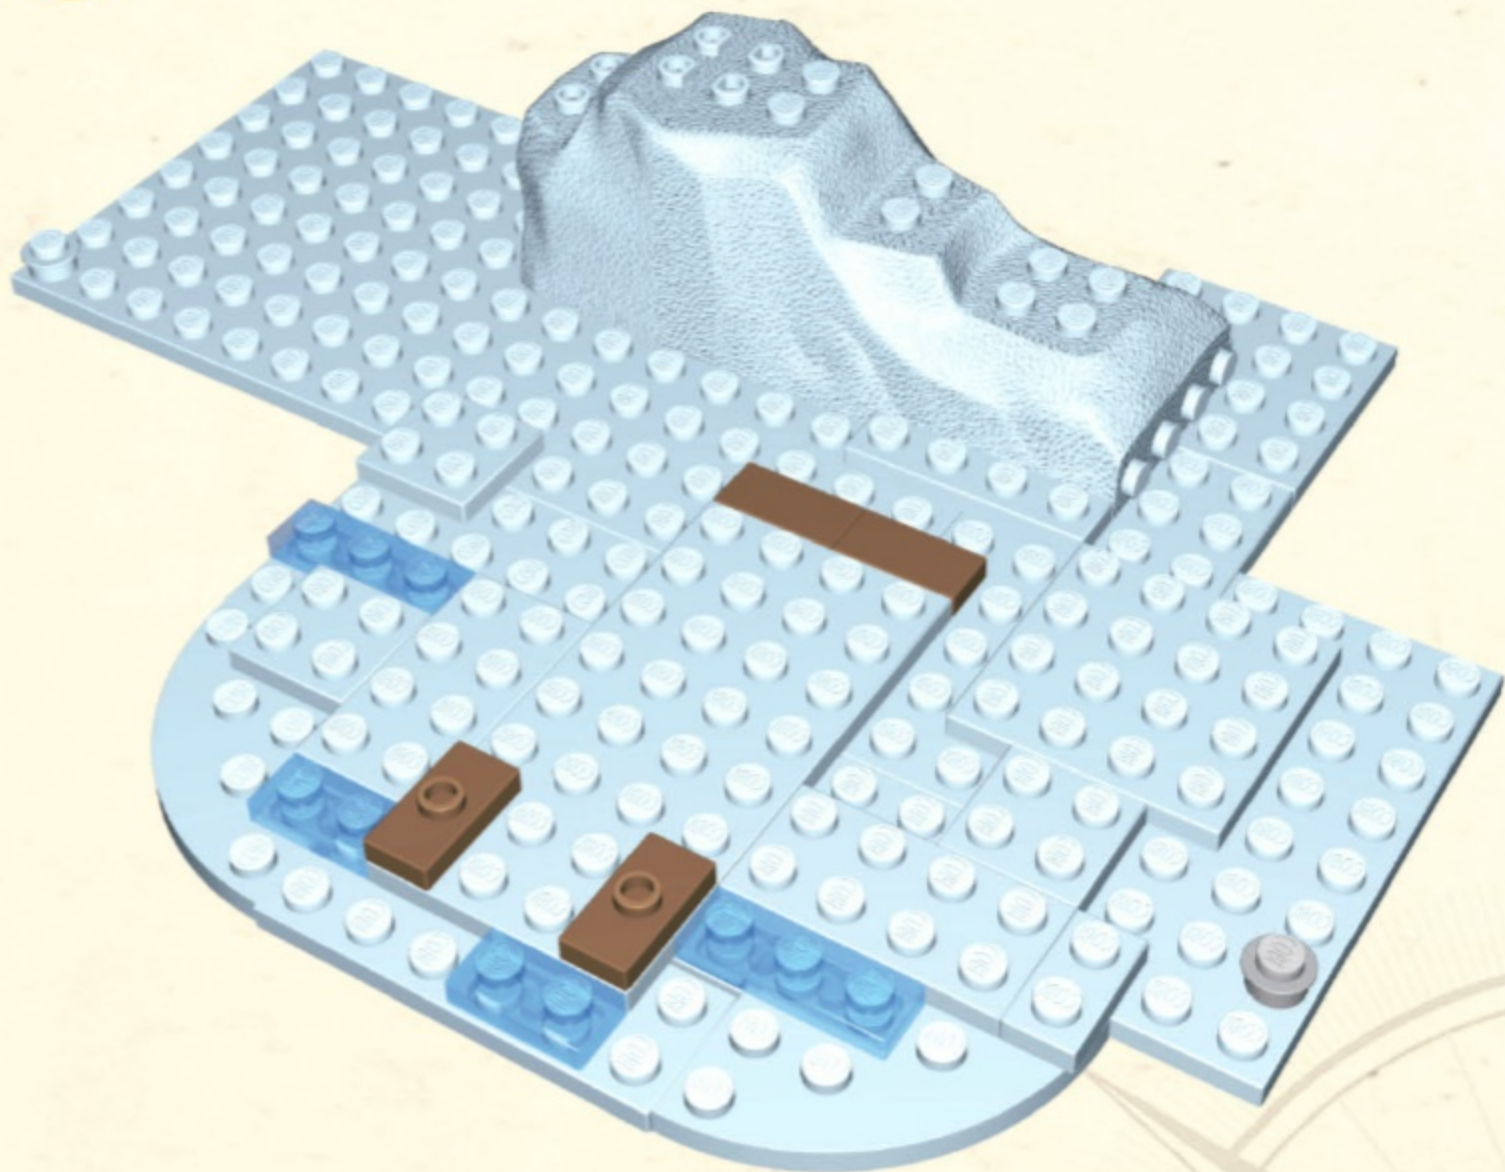

WILD STORY

22150

 **X2**

 **X1**

 **X1**

 **X1**

 **X2**

-  **X2**
-  **X2**
-  **X2**
-  **X2**
-  **X1**

-  **X1**
-  **X2**
-  **X1**
-  **X1**
-  **X7**

X1

X1

X4

X2

X1

X2

X2

X5

A light blue rounded rectangle containing a parts list. At the top is a grey square plate with the quantity **X2** in red. Below it is a brown bush with the quantity **X1** in red. At the bottom is another brown bush with the quantity **X1** in red.

 **24**

 **25**

 **26**

X1

X2

X4

X2

X2